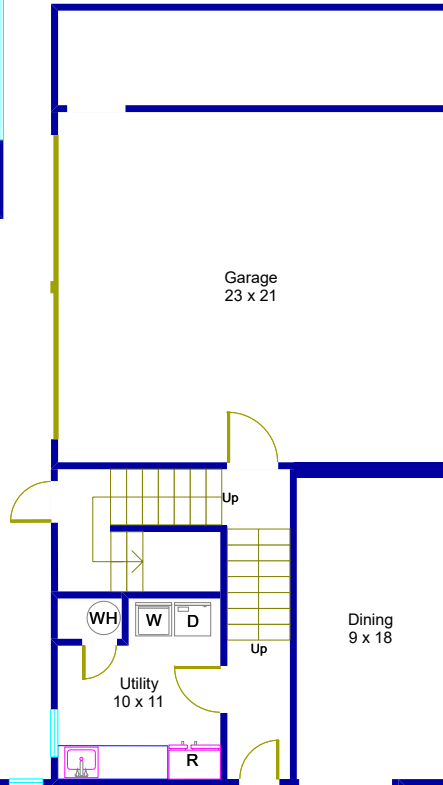

10906 River Terrace Circle Austin, Texas

Main House Second Floor

Main House First Floor

This floor plan is an artistic rendering only. All dimensions are approximate.
Floor Plan Graphics LLC and Moreland Properties
make no representation or warranty as to this rendering's accuracy
and no measurements or dimensions should be relied upon without independent verification.

Marketed by Eric Moreland, Moreland Properties, 512.480.0848, Moreland.com
Floor plan by Floor Plan Graphics LLC, 512.454.0383, FloorPlanGraphics.com