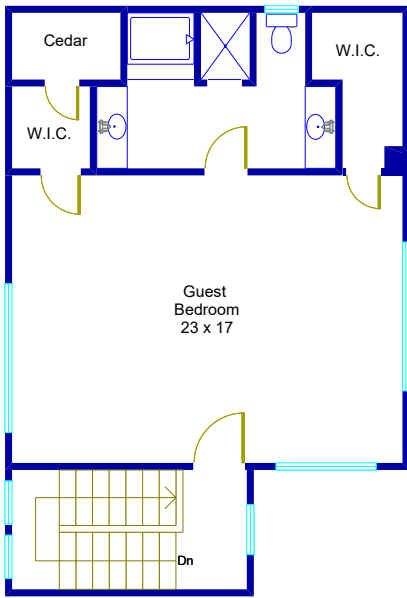

10906 River Terrace Circle Austin, Texas

Main House Second Floor

Main House First Floor

This floor plan is an artistic rendering only. All dimensions are approximate.
Floor Plan Graphics LLC and Moreland Properties
make no representation or warranty as to this rendering's accuracy
and no measurements or dimensions should be relied upon without independent verification.