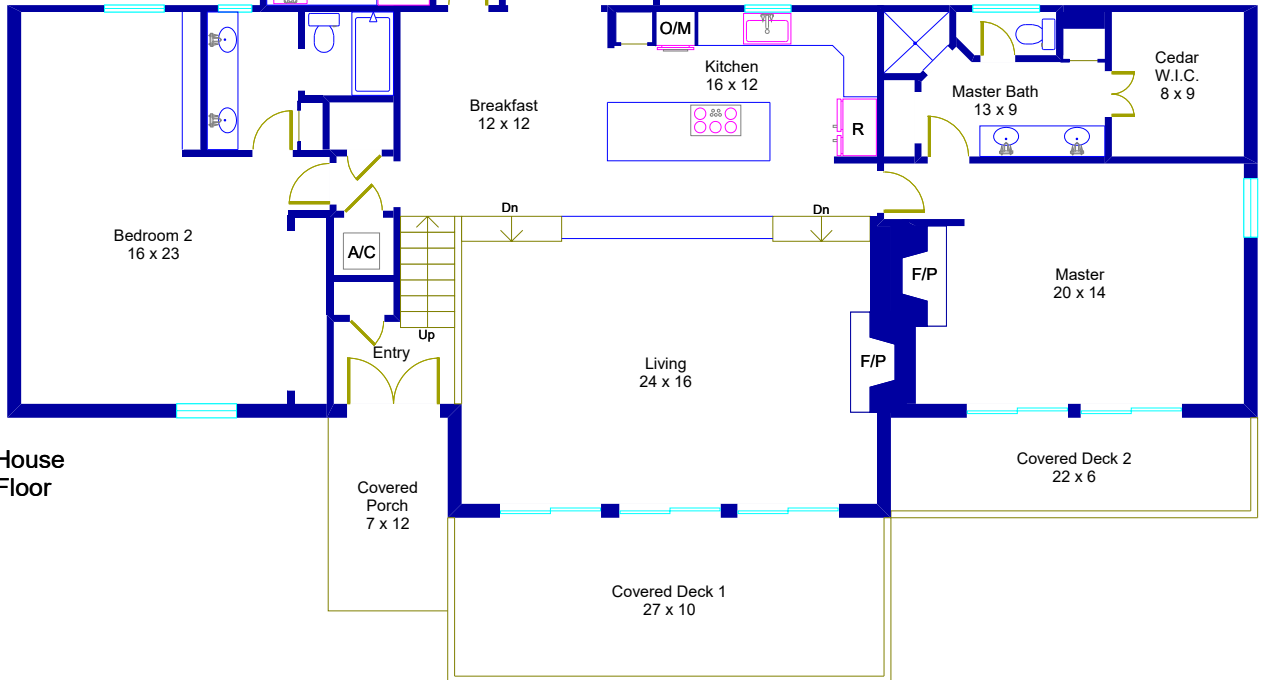

10906 River Terrace Circle Austin, Texas

Main House Second Floor

Main House First Floor

This floor plan is an artistic rendering only. All dimensions are approximate.
Floor Plan Graphics LLC and Moreland Properties
make no representation or warranty as to this rendering's accuracy
and no measurements or dimensions should be relied upon without independent verification.